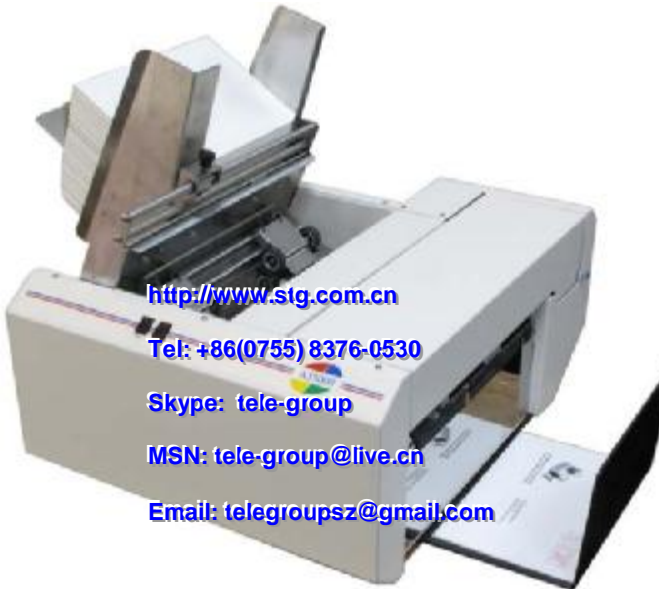

ASTROJET™ 5000 PRINTER

<http://www.stg.com.cn>

Tel: +86(0755) 8376-0530

Skype: tele-group

MSN: tele-group@live.cn

Email: telegroups@gmail.com

- Professional Desktop Shuttle Head Printer
- Print Quality up to 1200 DPI
- Sharp Graphic Images in Mono and Full Color
- Integrated Printhead Capping Station
- HP Cartridge Technology
- Windows™ Compatible through Parallel or USB port
- Unique top-load feed mechanism
- Solid Steel Construction

Specifications

PRINT RESOLUTION	Up to 1200 DPI
PRINT MODE	Fast Draft, Fast Normal, Normal, Best and Maximum dpi
SPEED	Up to 4000 #10 envelopes per hour @ 300 DPI
MEDIA SIZE	Minimum: 3" X 4.2" (76 mm x 106.6 mm) Maximum 11" x 17" (279.4 mm x 431.8 mm)
PRINT AREA	8.5" x 16" (215.9 mm x 406.4 mm)
MEDIA THICKNESS	Minimum 0.006" (0.152 mm) Maximum 0.0625 (1.5875 mm)
BARCODE	Internal post with barcode font
PRINT CARTRIDGES	Black HP56 / HP 58 Color HP57
INTERFACE	Parallel and USB (1.1)
DIMENSIONS	19.5" W x 22" L x 17-1/4" H (49.5 cm W x 55.9 cm L x 44.0 cm)
WEIGHT	40 lbs. (18.2 kg)
DUTY CYCLE	60,000 #10 Envelopes per month